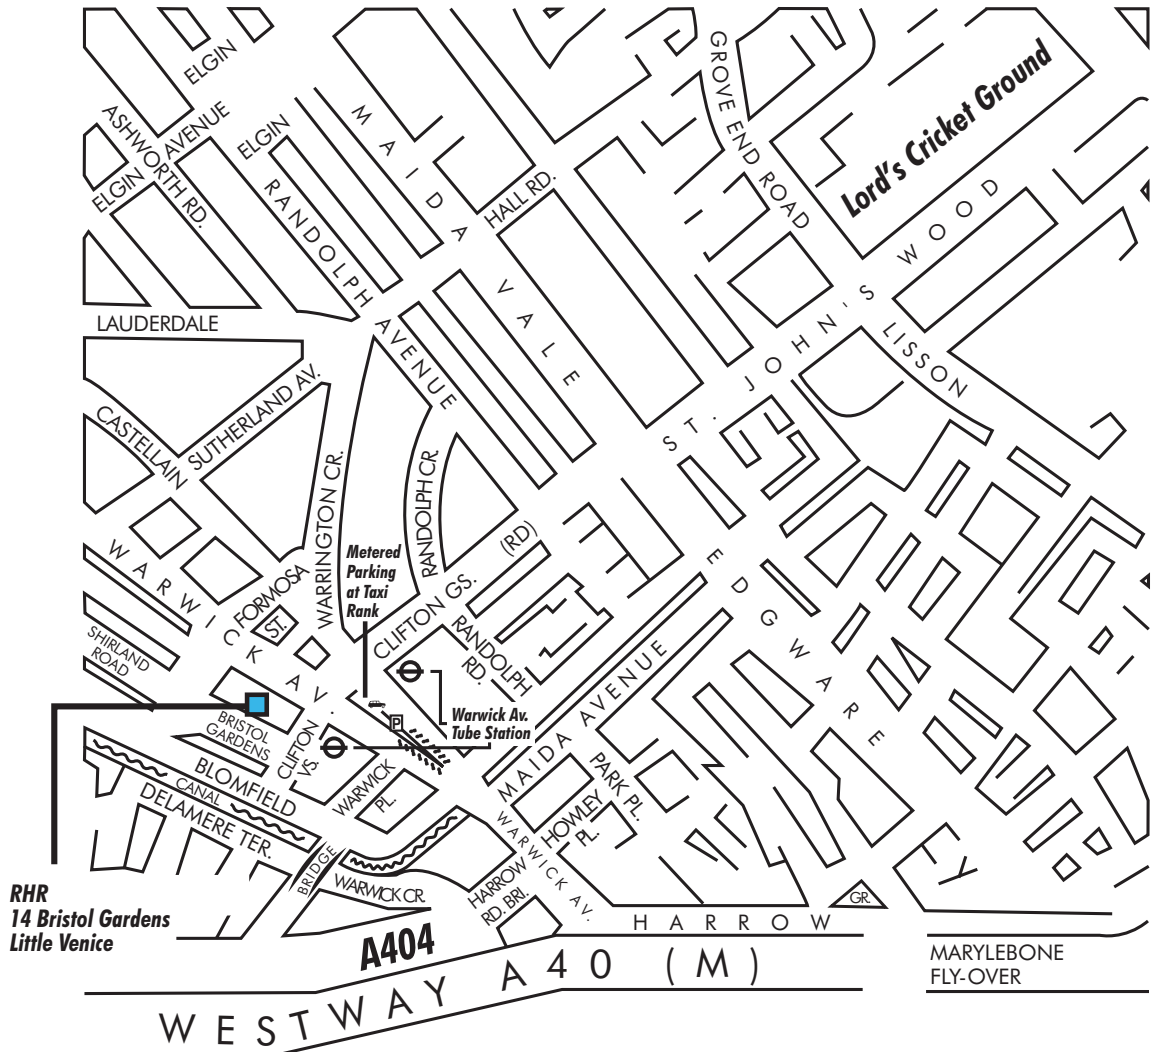

Little Venice Map

Hospitality & Leisure Recruitment, 14 Bristol Gardens, Little Venice, London W9 2JG | Tel: 020 7432 8888 | hhr.uk.com

How to get there

RHR
14 Bristol Gardens
Little Venice

From M1

Follow A41 all the way in to London. When you pass Swiss Cottage, turn right at the second set of traffic lights (Humana Hospital is on the right hand side) and keep going straight until you get to the large roundabout. Take the second exit, bringing you to Warwick Avenue Tube Station.

From Central London (Marble Arch)

Go north on Edgware Road (A5) until the Marylebone flyover. Turn left onto the slip road but don't join the flyover. At the roundabout follow signs for St Johns Wood & Kilburn. This brings you onto Warwick Avenue.

From A40(M)

Take the Paddington turnoff. Turn left at the first set of lights and follow signs for St Johns Wood & Kilburn. This brings you onto Warwick Avenue.

Closest Tube Station:

Warwick Avenue on the Bakerloo Line.