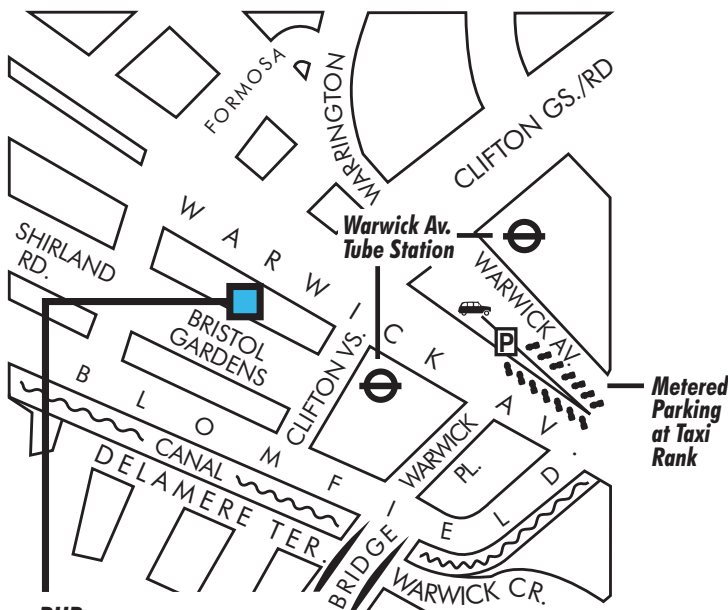

## How to get there

**RHR**  
14 Bristol Gardens  
Little Venice

### From M1

Follow A41 all the way in to London. When you pass Swiss Cottage, turn right at the second set of traffic lights (Humana Hospital is on the right hand side) and keep going straight until you get to the large roundabout. Take the second exit, bringing you to Warwick Avenue Tube Station.

### From Central London (Marble Arch)

Go north on Edgware Road (A5) until the Marylebone flyover. Turn left onto the slip road but don't join the flyover. At the roundabout follow signs for St Johns Wood & Kilburn. This brings you onto Warwick Avenue.

### From A40(M)

Take the Paddington turnoff. Turn left at the first set of lights and follow signs for St Johns Wood & Kilburn. This brings you onto Warwick Avenue.