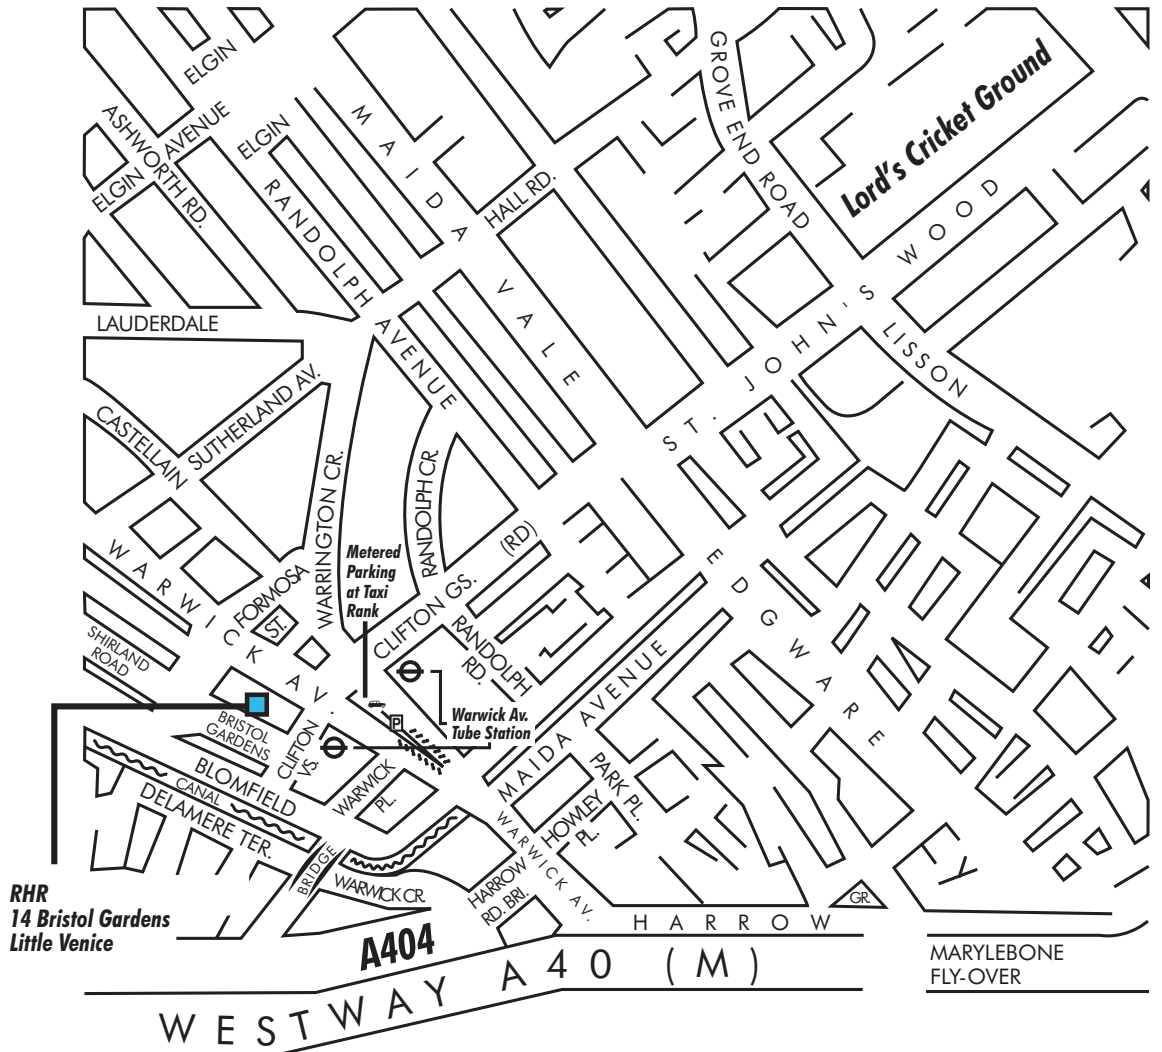

## How to get there

**RHR**  
14 Bristol Gardens  
Little Venice

### From M1

Follow A41 all the way in to London. When you pass Swiss Cottage, turn right at the second set of traffic lights (Humana Hospital is on the right hand side) and keep going straight until you get to the large roundabout. Take the second exit, bringing you to Warwick Avenue Tube Station.

### From Central London (Marble Arch)

Go north on Edgware Road (A5) until the Marylebone flyover. Turn left onto the slip road but don't join the flyover. At the roundabout follow signs for St Johns Wood & Kilburn. This brings you onto Warwick Avenue.

### From A40(M)

Take the Paddington turnoff. Turn left at the first set of lights and follow signs for St Johns Wood & Kilburn. This brings you onto Warwick Avenue.