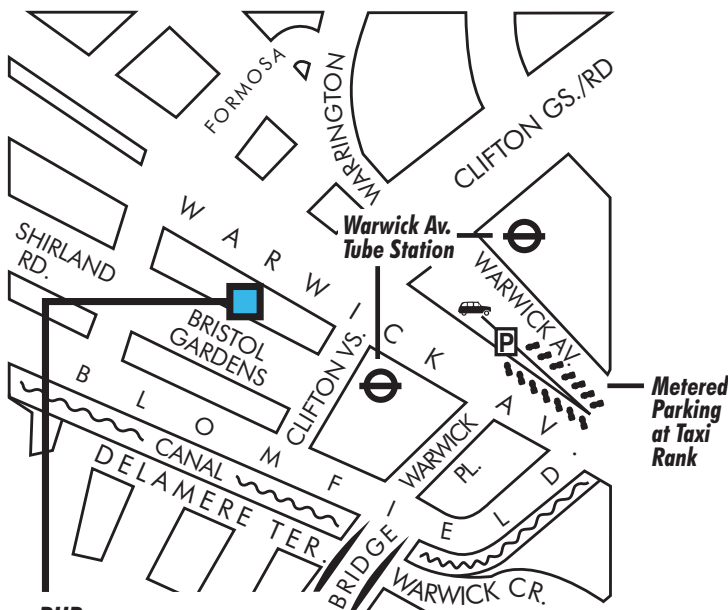

Little Venice Map

Hospitality & Leisure Recruitment, 14 Bristol Gardens, Little Venice, London W9 2JG | Tel: 020 7432 8888 | hhr.uk.com

How to get there

RHR
14 Bristol Gardens
Little Venice

From M1

Follow A41 all the way in to London. When you pass Swiss Cottage, turn right at the second set of traffic lights (Humana Hospital is on the right hand side) and keep going straight until you get to the large roundabout. Take the second exit, bringing you to Warwick Avenue Tube Station.

From Central London (Marble Arch)

Go north on Edgware Road (A5) until the Marylebone flyover. Turn left onto the slip road but don't join the flyover. At the roundabout follow signs for St Johns Wood & Kilburn. This brings you onto Warwick Avenue.

From A40(M)

Take the Paddington turnoff. Turn left at the first set of lights and follow signs for St Johns Wood & Kilburn. This brings you onto Warwick Avenue.

Closest Tube Station:

Warwick Avenue on the Bakerloo Line.

Metered parking at Taxi Rank, Bristol Gardens and Clifton Villas.